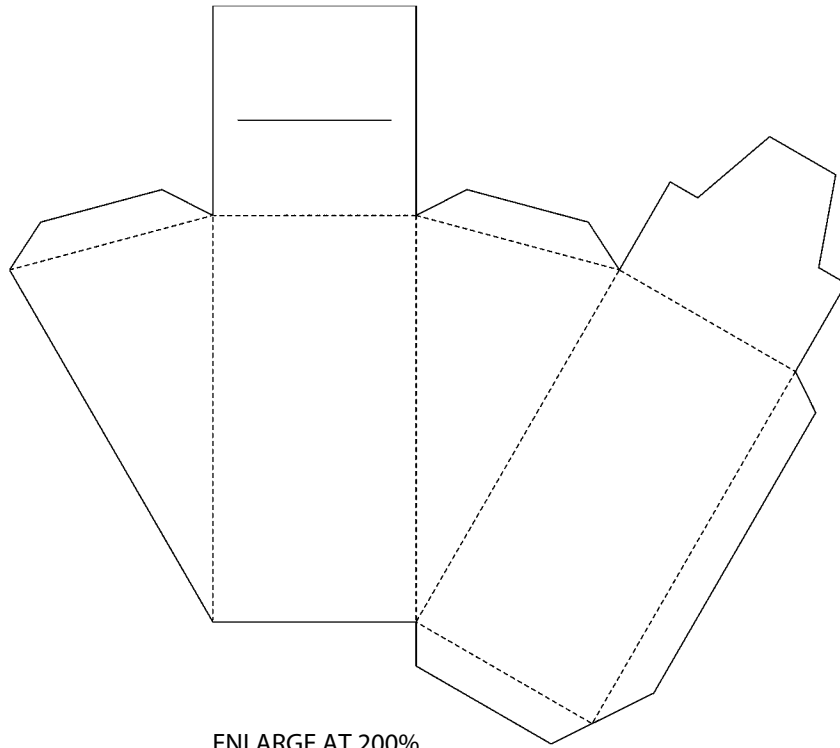

Cake-Slice Favor Wheel

ENLARGE AT 200%