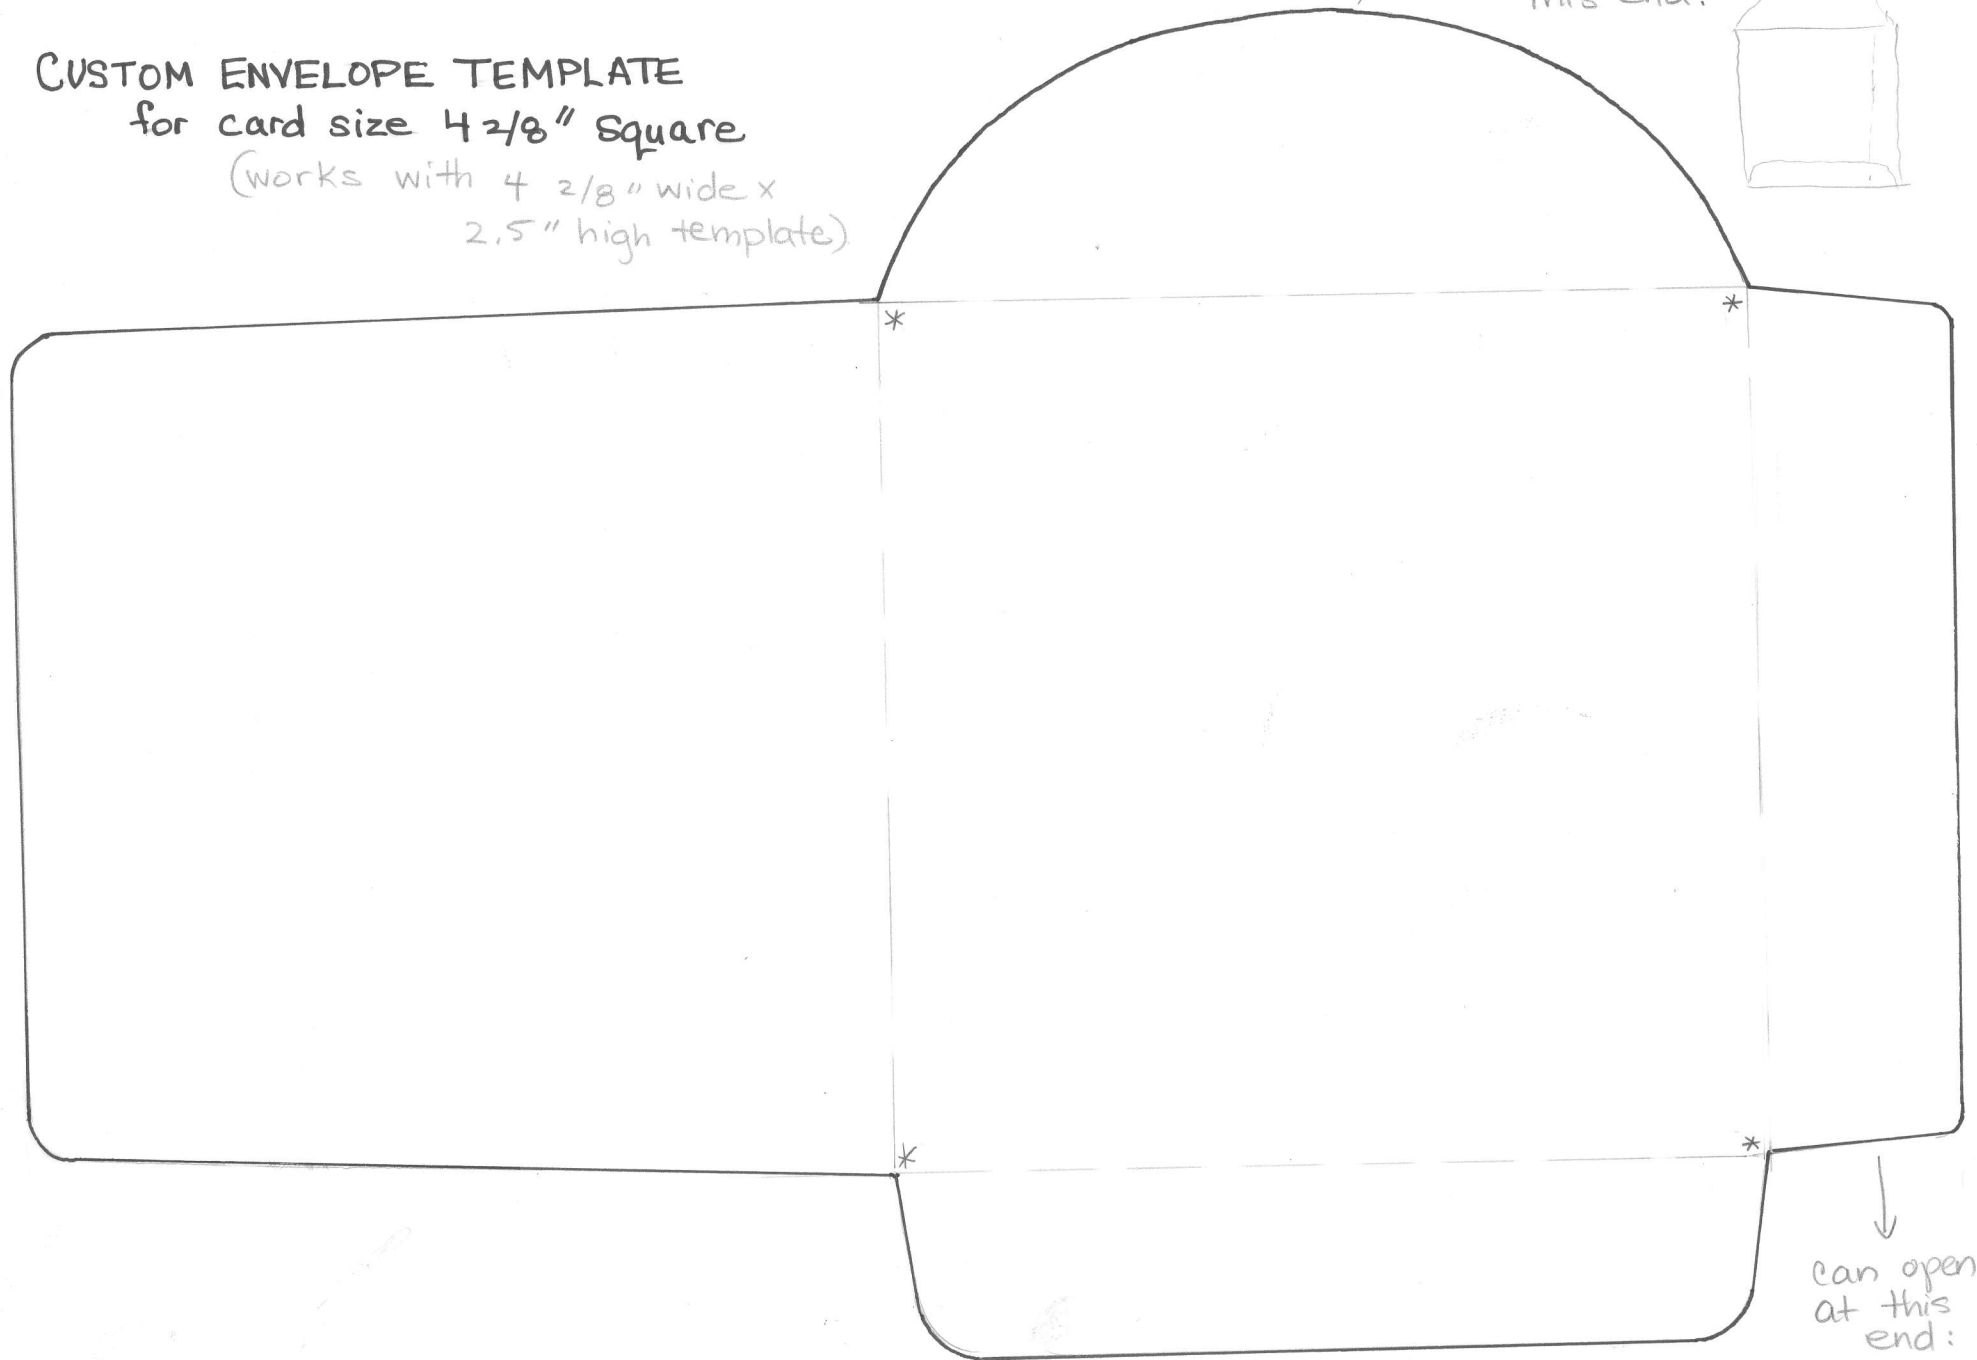

CUSTOM ENVELOPE TEMPLATE
for card size $4\frac{2}{8}$ " square
(works with $4\frac{2}{8}$ " wide x
2.5" high template)

can open at
this end:

can open
at this
end: