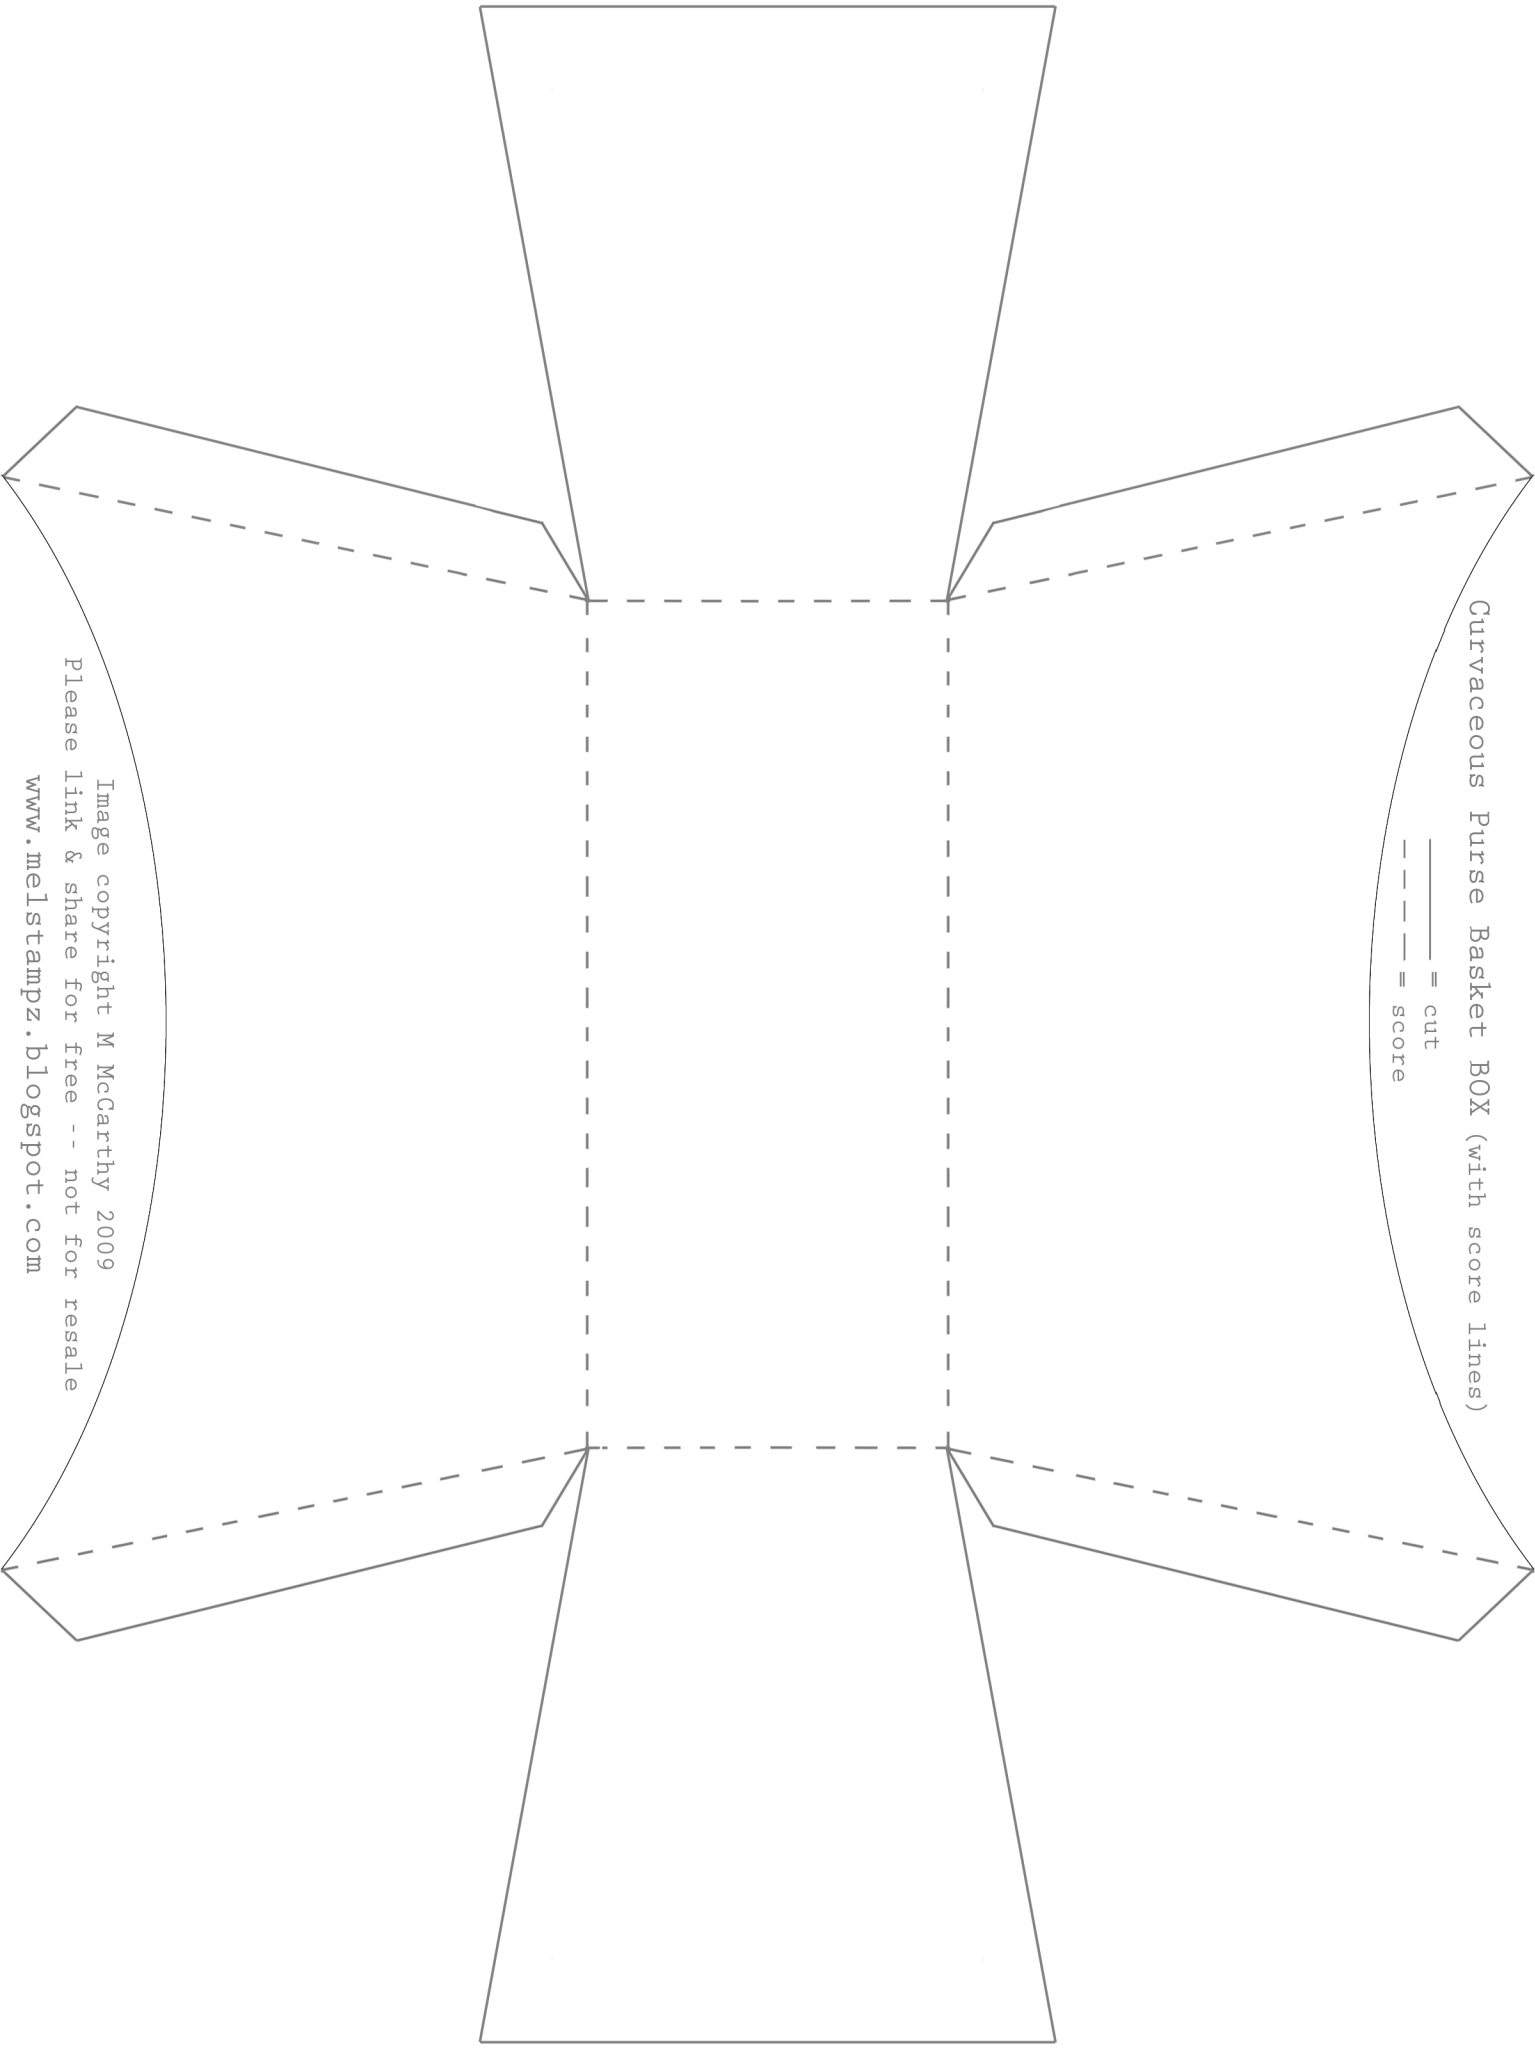

Curvaceous Purse Basket BOX (with score lines)

— = cut  
- - - - = score

Image copyright M McCarthy 2009  
Please link & share for free -- not for resale  
[www.melstampz.blogspot.com](http://www.melstampz.blogspot.com)