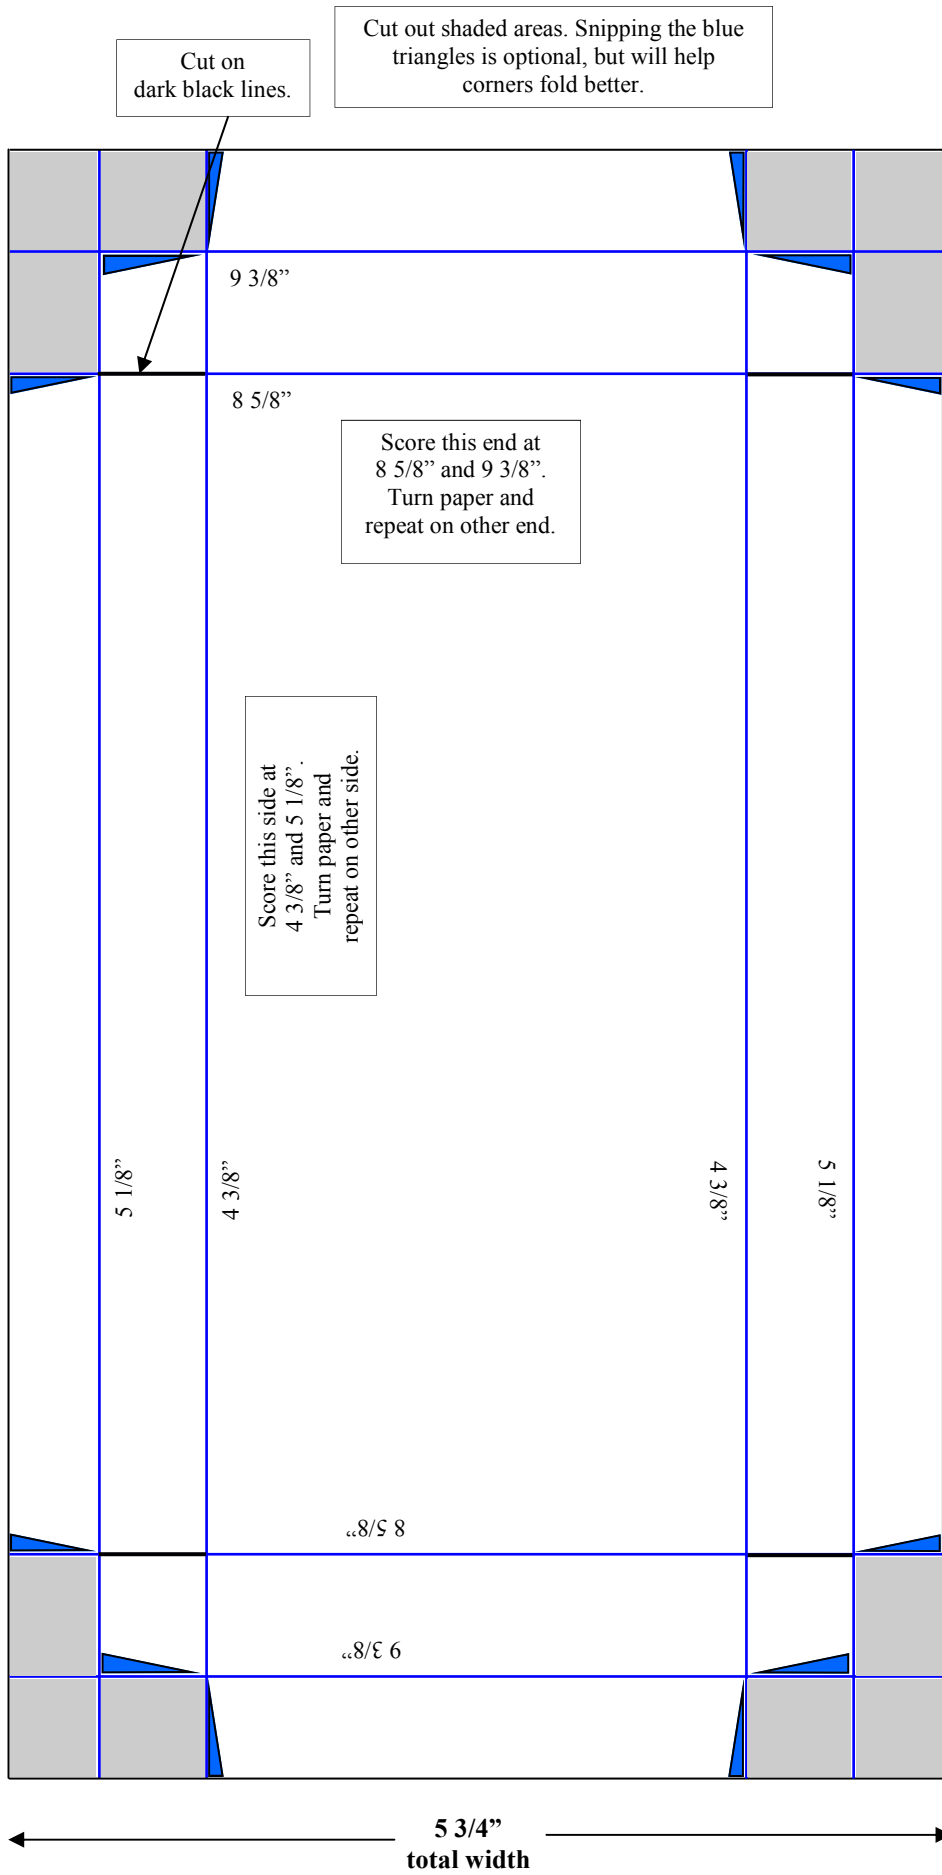

Nestle Treasures Box— 16 pieces (2 by 8)
 Graphics ©2007 by Chris Simon

NOT TO SCALE!
 This pattern is sized to print on 8 1/2 x 11 paper.
 Use printed measurements.

Nestle Treasures Box—16 pieces (2 by 8)
Graphics ©2007 by Chris Simon