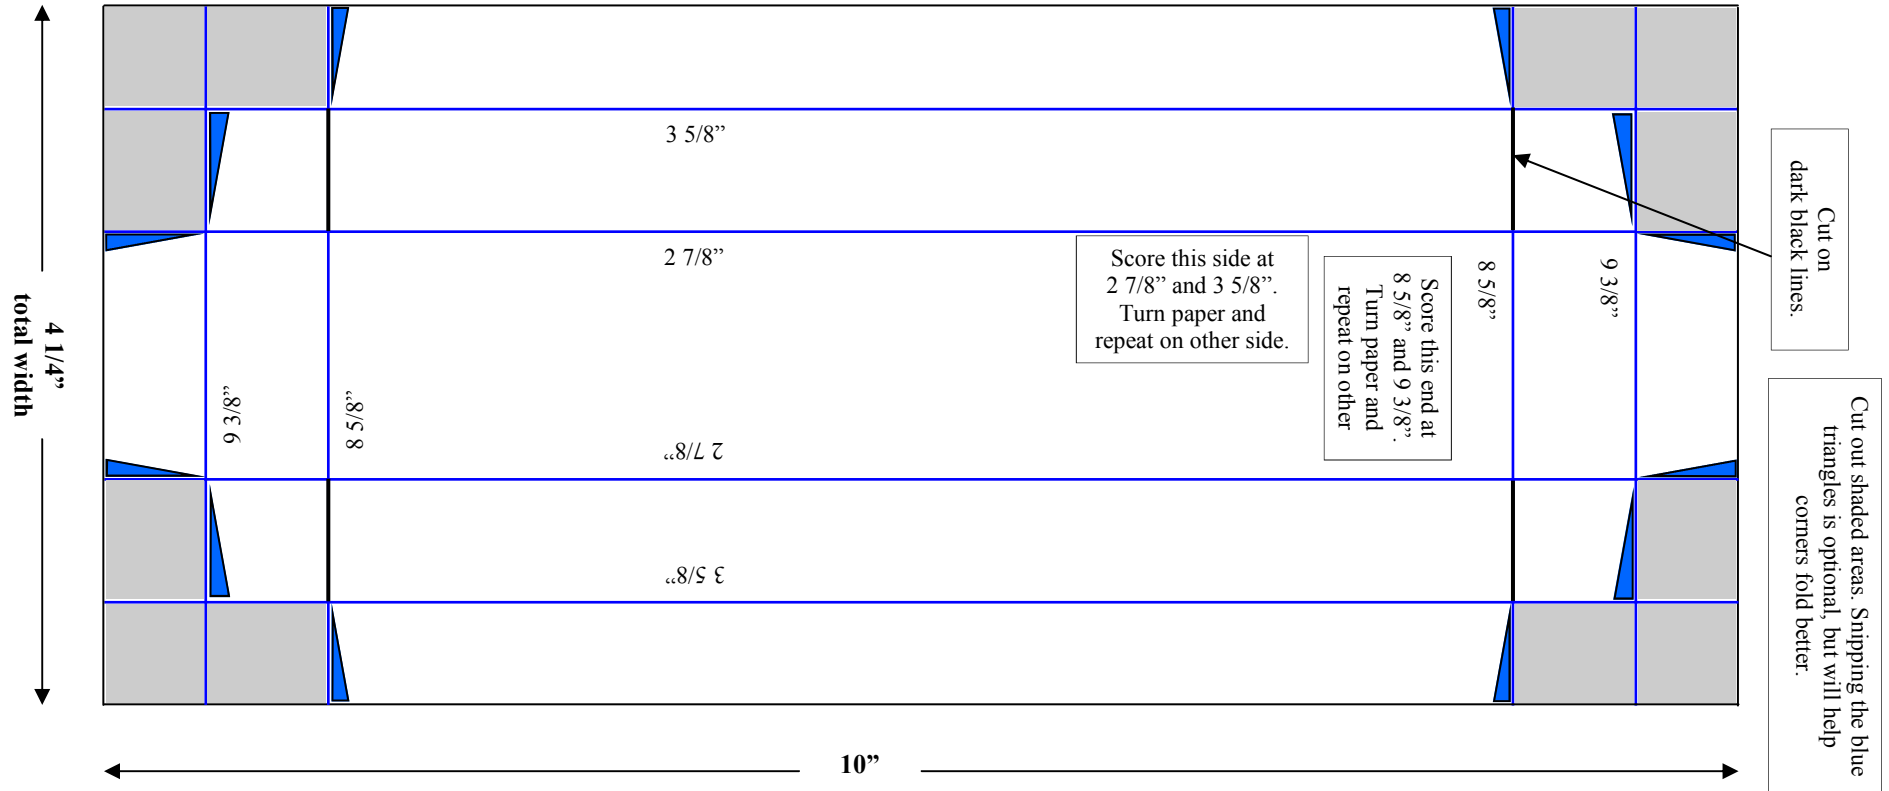

Nestle Treasures Box— Long 8 pieces (1 by 8)
 Graphics ©2007 by Chris Simon

NOT TO SCALE!
 This pattern is sized to print on $8 \frac{1}{2}$ x 11 paper.
 Use printed measurements.

7 3/8"

5 1/2"

Nestle Treasures Box—Long 8 pieces (1 by 8)
 Graphics ©2007 by Chris Simon