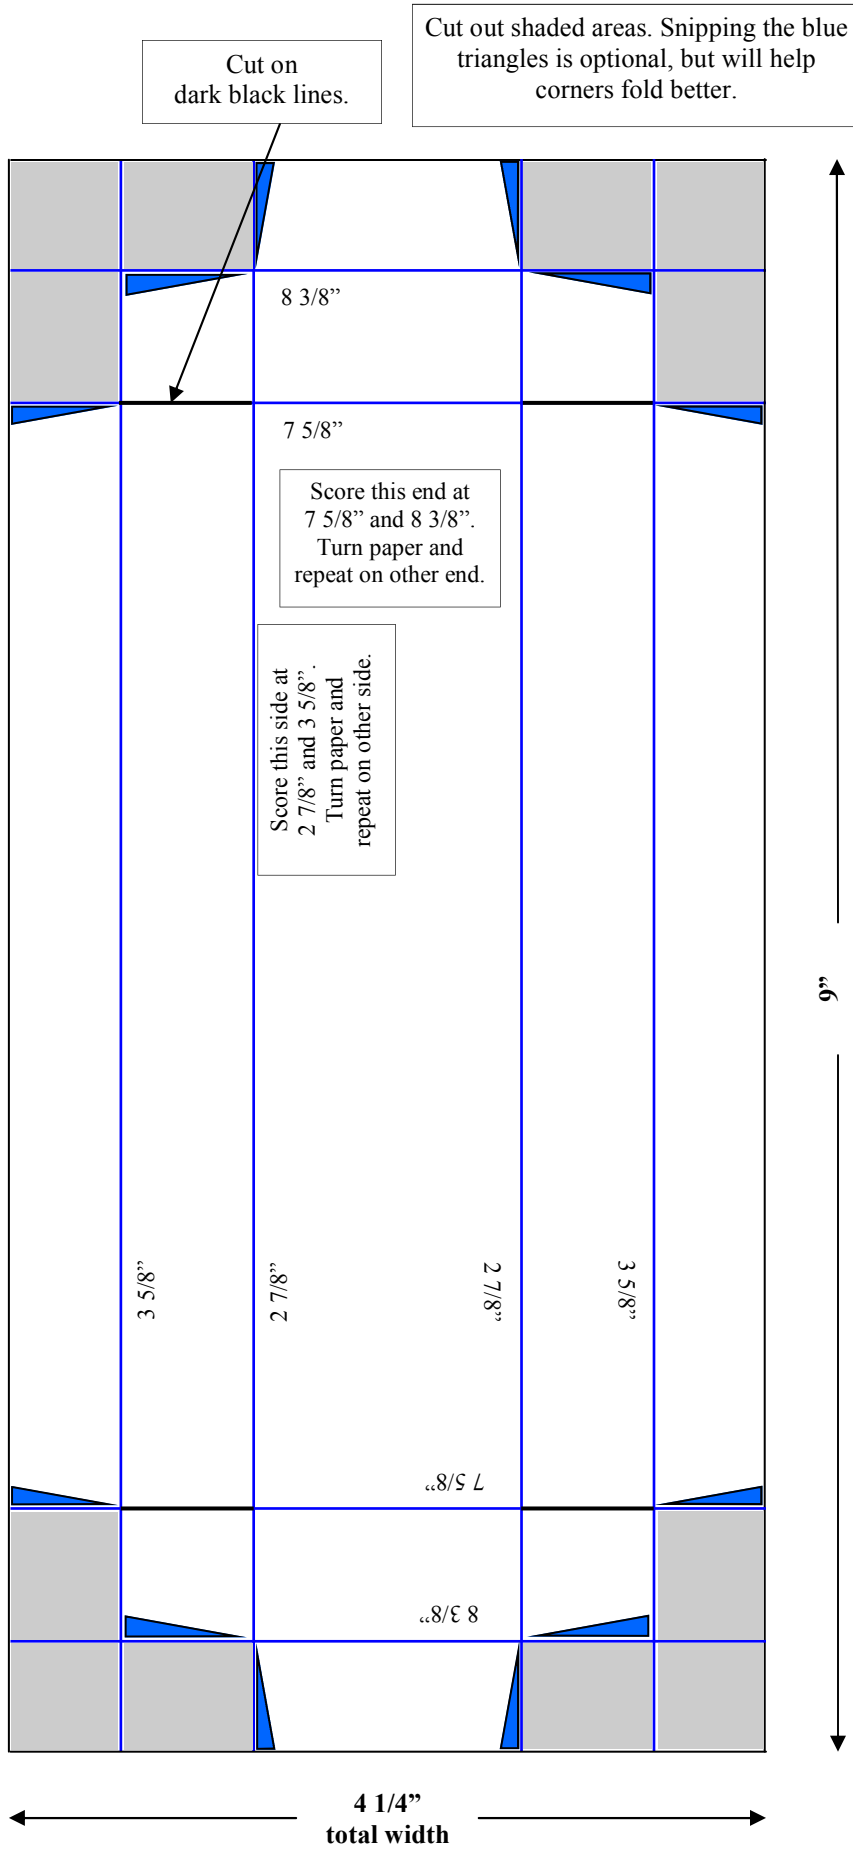

Nestle Treasures Box— 7 pieces (1 by 7)
 Graphics ©2007 by Chris Simon

Nestle Treasures Box—7 pieces (1 by 7)
Graphics ©2007 by Chris Simon