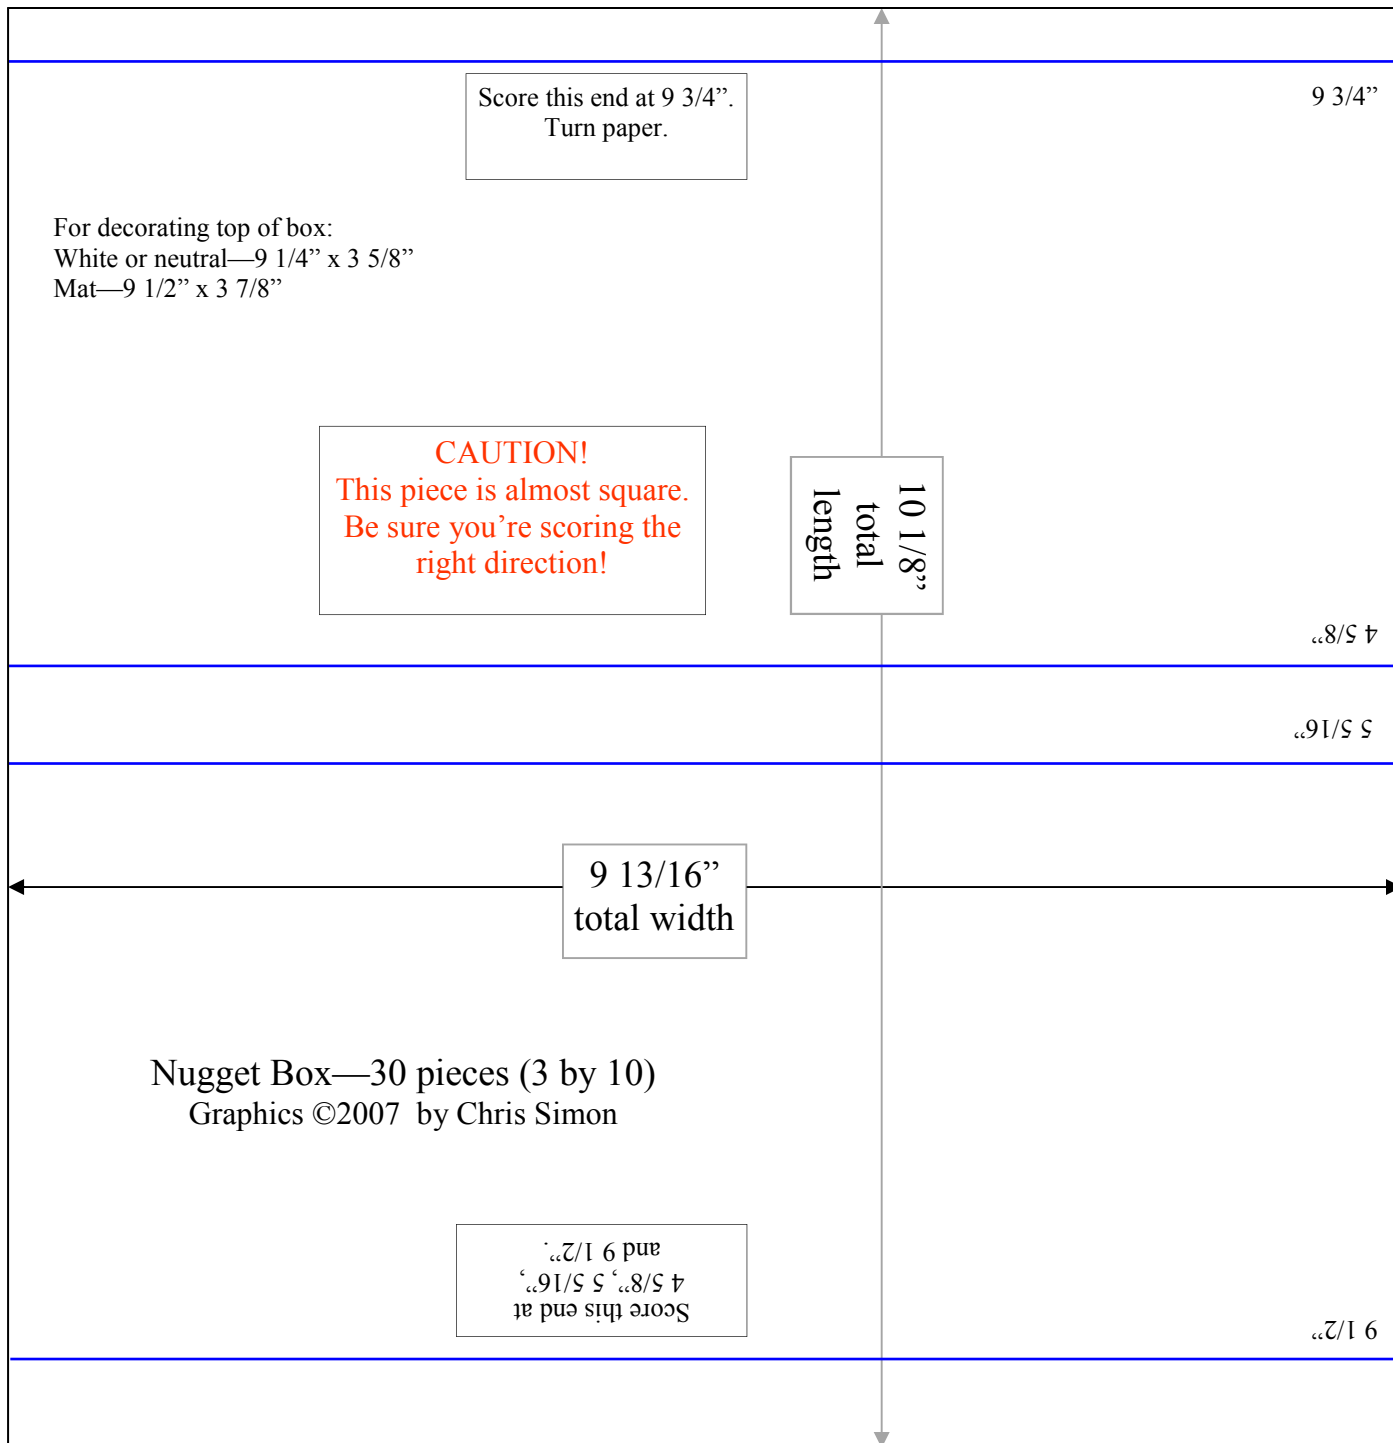

NOT TO SCALE!

This box needs to be made from 12x12 paper.  
This pattern is sized to print on 8 1/2 x 11 paper.  
Use printed measurements.

**NOT TO SCALE!**

This box needs to be made from 12x12 paper.  
This pattern is sized to print on  $8 \frac{1}{2}$  x 11 paper.  
Use printed measurements.