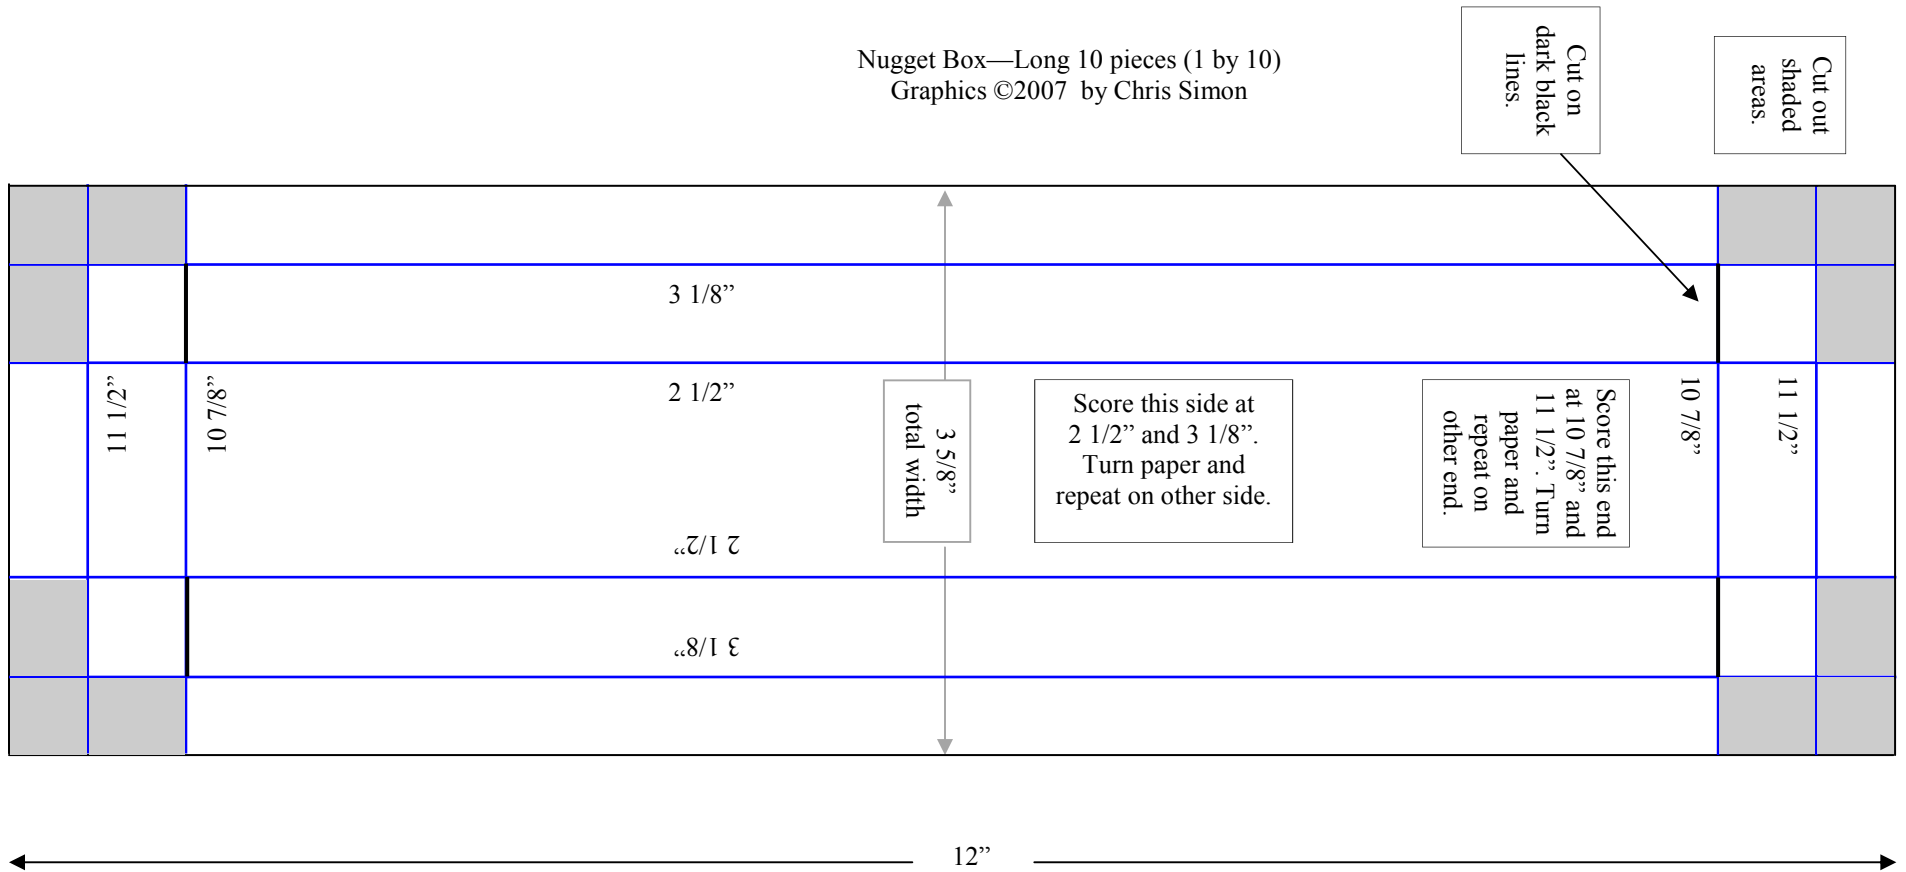

Nugget Box—Long 10 pieces (1 by 10)
 Graphics ©2007 by Chris Simon

NOT TO SCALE!

This box needs to be made from 12x12 paper.
 This pattern is sized to print on 8 1/2 x 11 paper.
 Use printed measurements.

← 9 13/16" →

Nugget Box—Long 10 pieces (1 by 10)
 Graphics ©2007 by Chris Simon

NOT TO SCALE!
 This piece can be made from 8 1/2 by 11 paper,
 but has been reduced to print more easily. Use
 printed measurements.