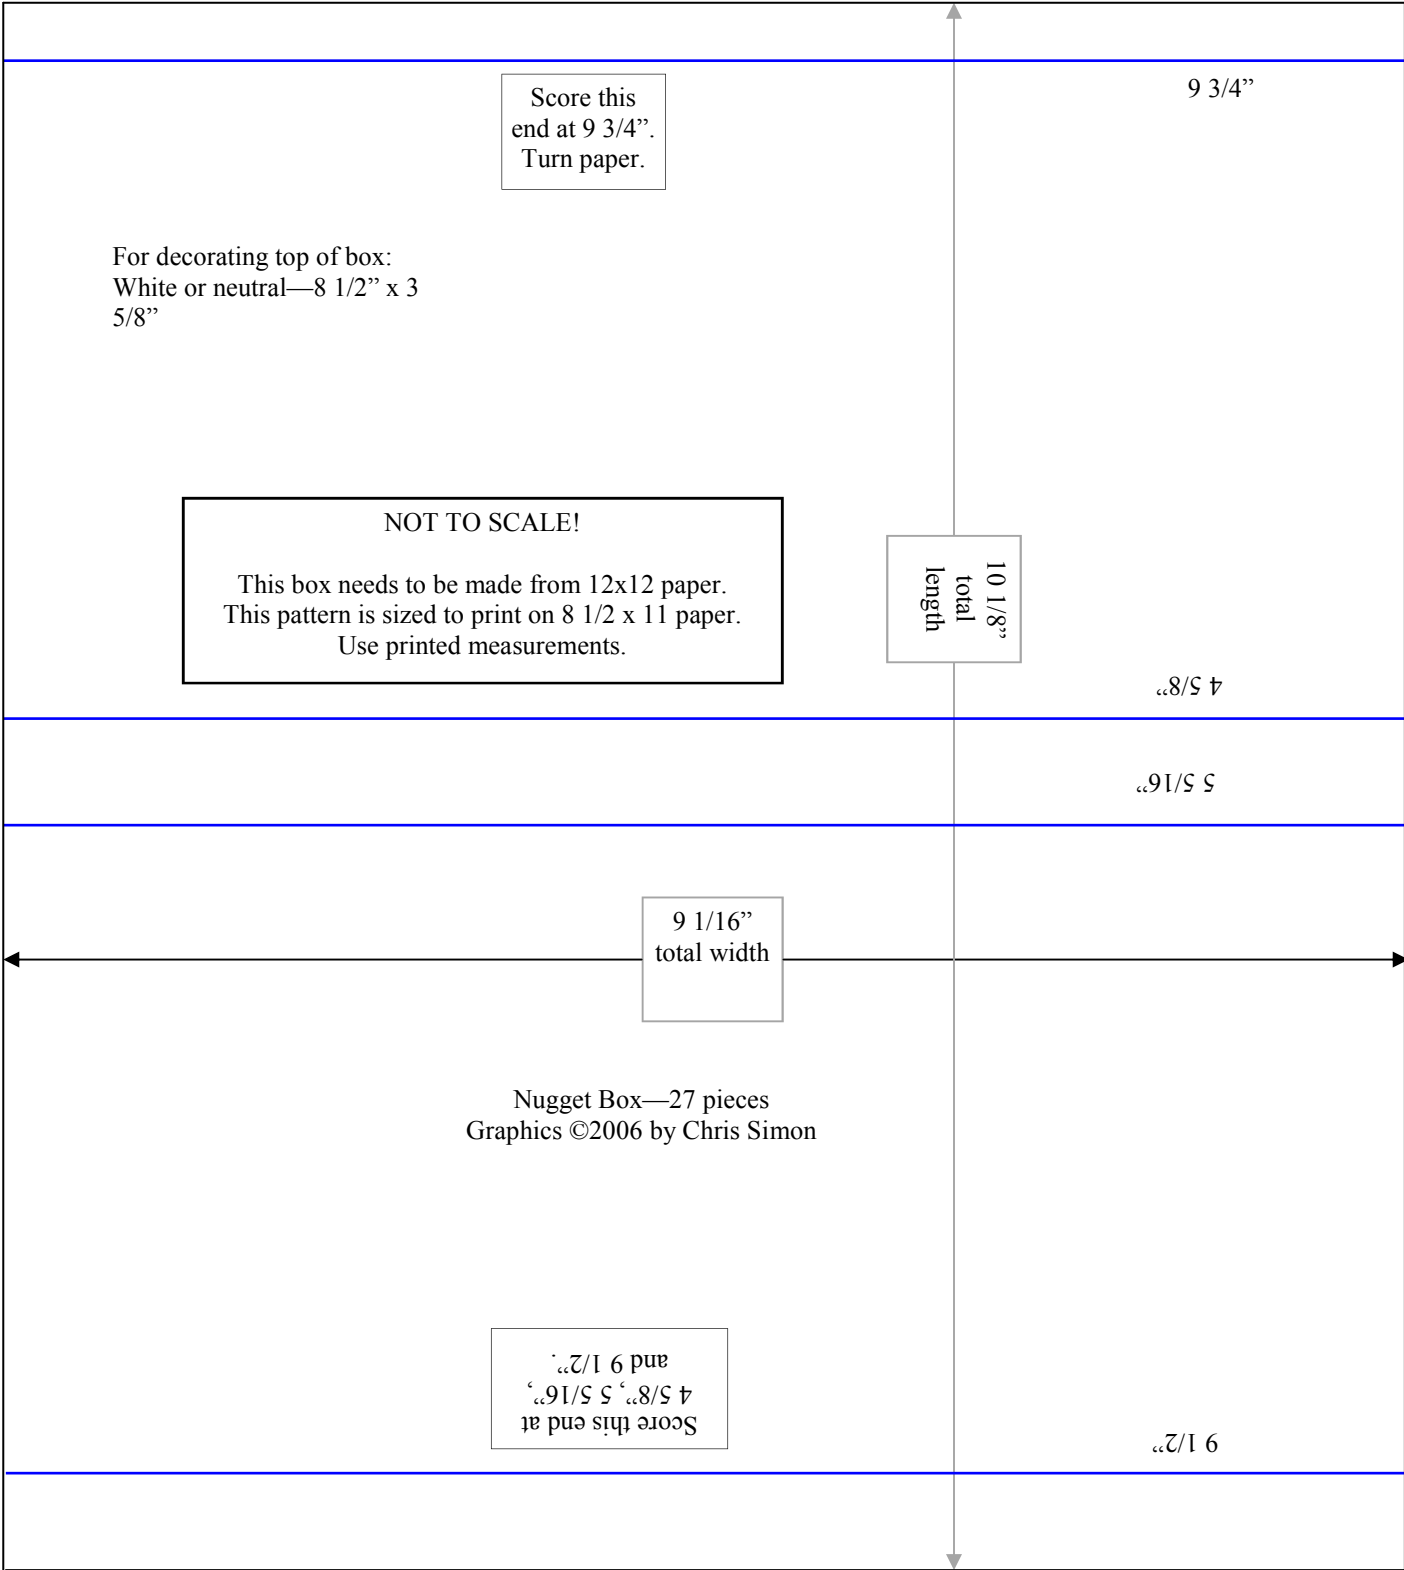

Nugget Box—27 pieces  
 Graphics ©2006 by Chris Simon

NOT TO SCALE!

This box needs to be made from 12x12 paper.  
 This pattern is sized to print on 8 1/2 x 11 paper.  
 Use printed measurements.

Score this end at 9 3/4".  
Turn paper.

9 3/4"

For decorating top of box:  
White or neutral—8 1/2" x 3 5/8"

NOT TO SCALE!  
This box needs to be made from 12x12 paper.  
This pattern is sized to print on 8 1/2 x 11 paper.  
Use printed measurements.

10 1/8"  
total length

4 5/8"

5 5/16"

9 1/16"  
total width

Nugget Box—27 pieces  
Graphics ©2006 by Chris Simon

Score this end at 4 5/8", 5 5/16",  
and 9 1/2".

9 1/2"