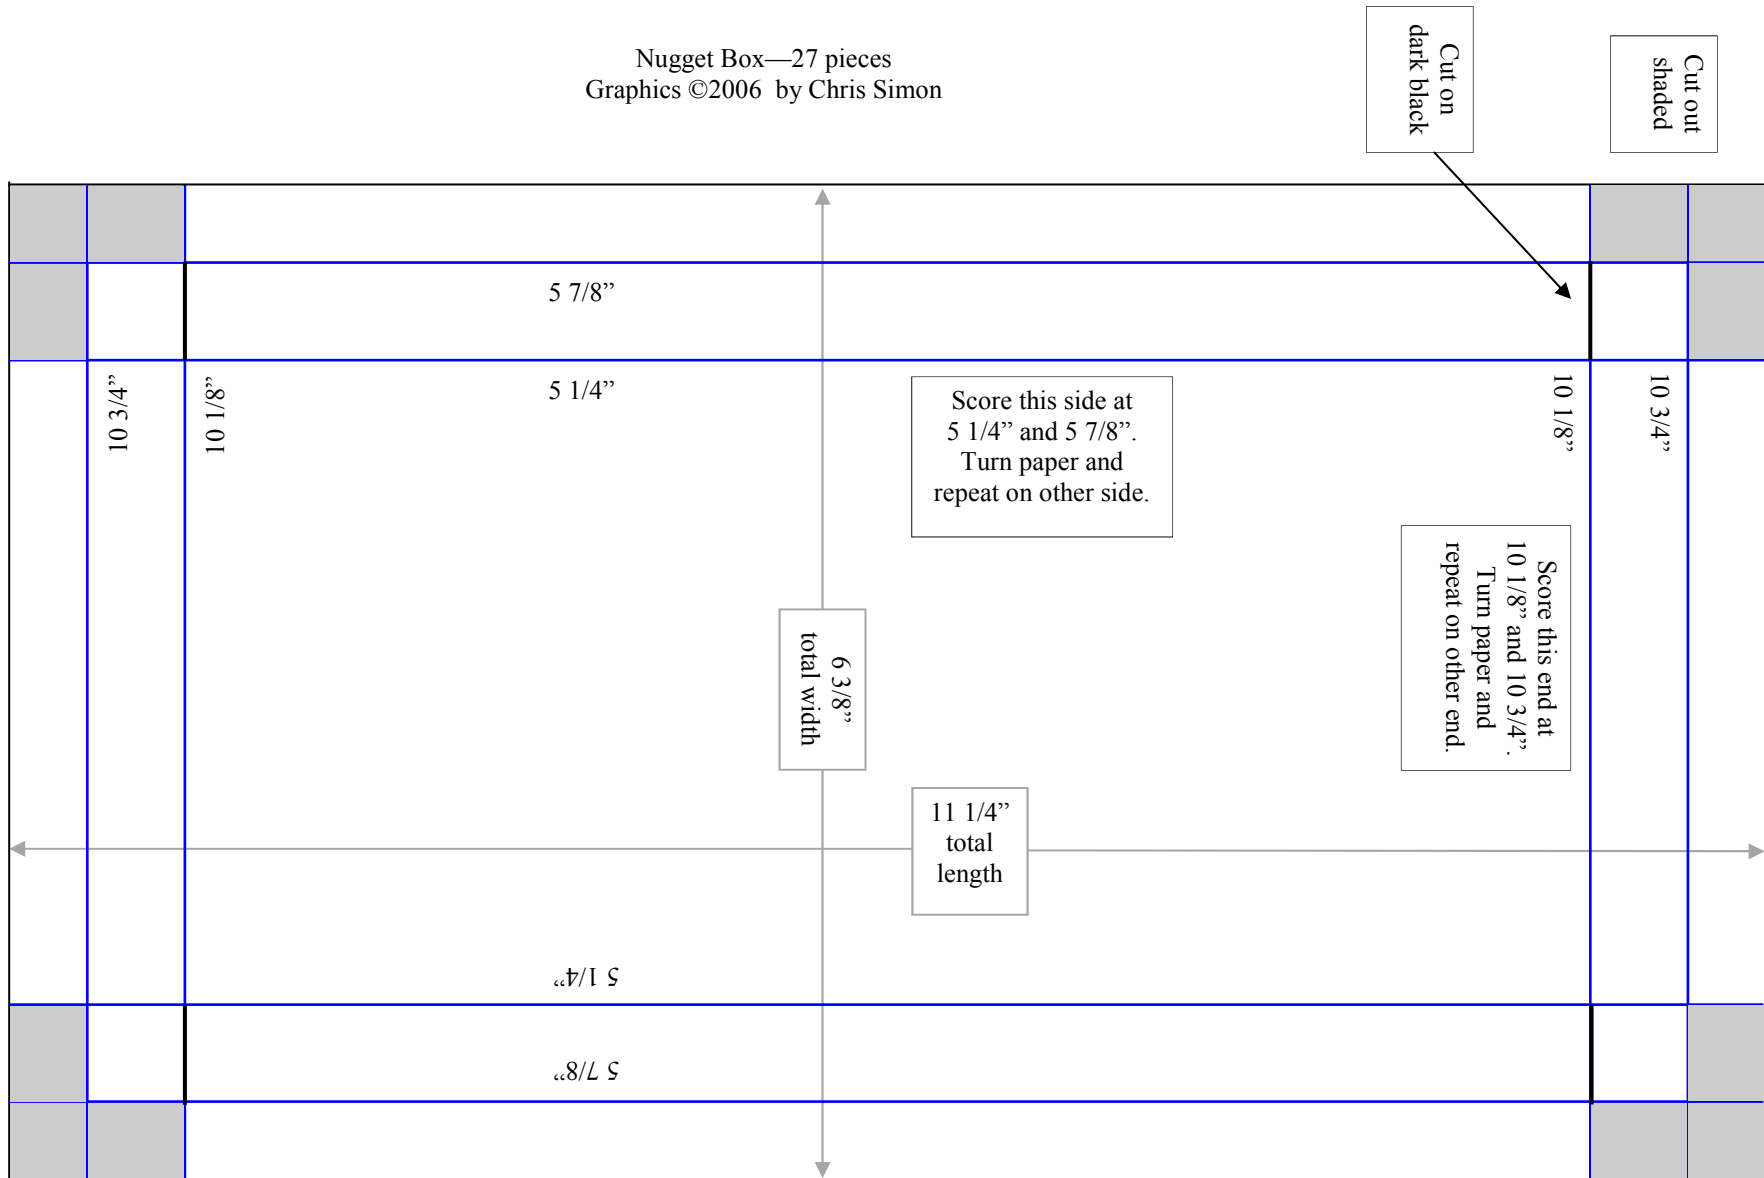

Nugget Box—27 pieces  
 Graphics ©2006 by Chris Simon

NOT TO SCALE!

This box needs to be made from 12x12 paper.  
 This pattern is sized to print on 8 1/2 x 11 paper.  
 Use printed measurements.

Score this end at 9 3/4".  
Turn paper.

9 3/4"

For decorating top of box:  
White or neutral—8 1/2" x 3 5/8"

NOT TO SCALE!  
This box needs to be made from 12x12 paper.  
This pattern is sized to print on 8 1/2 x 11 paper.  
Use printed measurements.

10 1/8"  
total length

4 5/8"

5 5/16"

9 1/16"  
total width

Nugget Box—27 pieces  
Graphics ©2006 by Chris Simon

Score this end at 4 5/8", 5 5/16",  
and 9 1/2".

9 1/2"