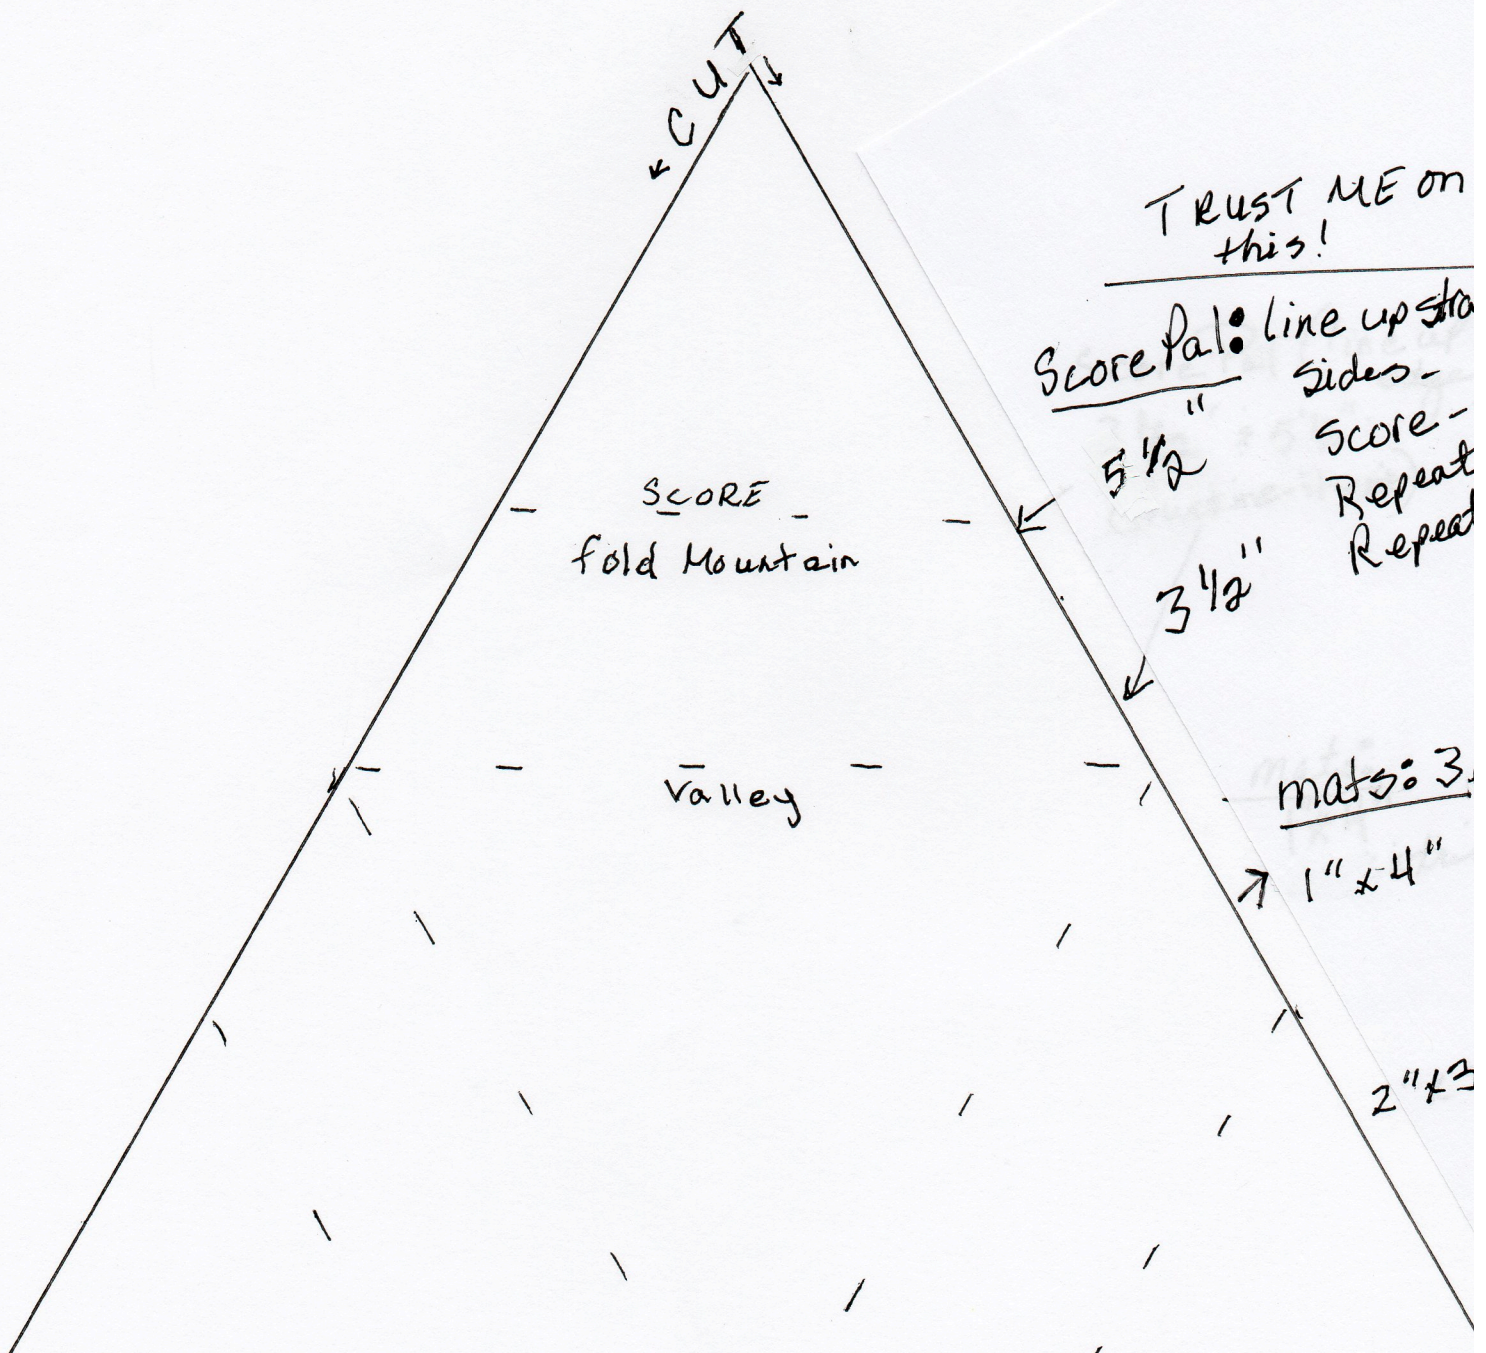

FOLDED STAR

8 1/2" x 11" paper

approx: 4 1/4" x 5" finished

TRUST ME on this!

Score Pal: line up the sides -
5 1/2" Score -
Repeat Repeat
3 1/2"

mats: 3.

1" x 4"

2" x 3"