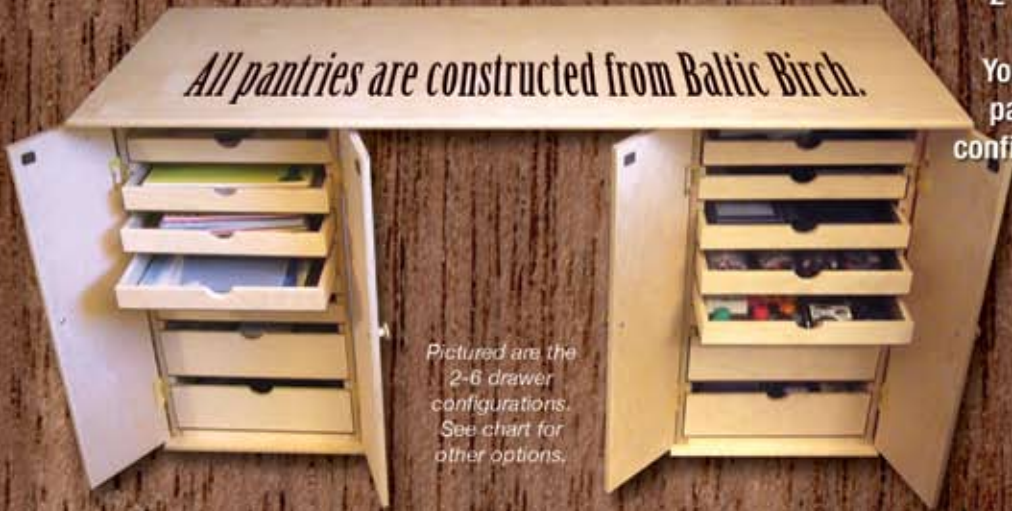

Work Station - \$390

All pantries are constructed from Baltic Birch.

Pictured are the 2-6 drawer configurations. See chart for other options.

Our Work Station features 2 small pantries with a 20" x 60" table top. You can customize each pantry with the drawer configuration of your choice.

17" x 17" x 34"
This amazing Small Craft Pantry has pull-out-n-store drawers that are approximately 15" square, making it a snap to organize your supplies!

Pictured is the 2-6 drawer configuration. See chart for other options.

Large Craft Pantry - \$295

17" x 17" x 64"
The Large Craft Pantry features the option for 21 pull-out-n-store drawers, suitable for stacking paper, rubber stamps, beads, scrapbooking supplies and much more.