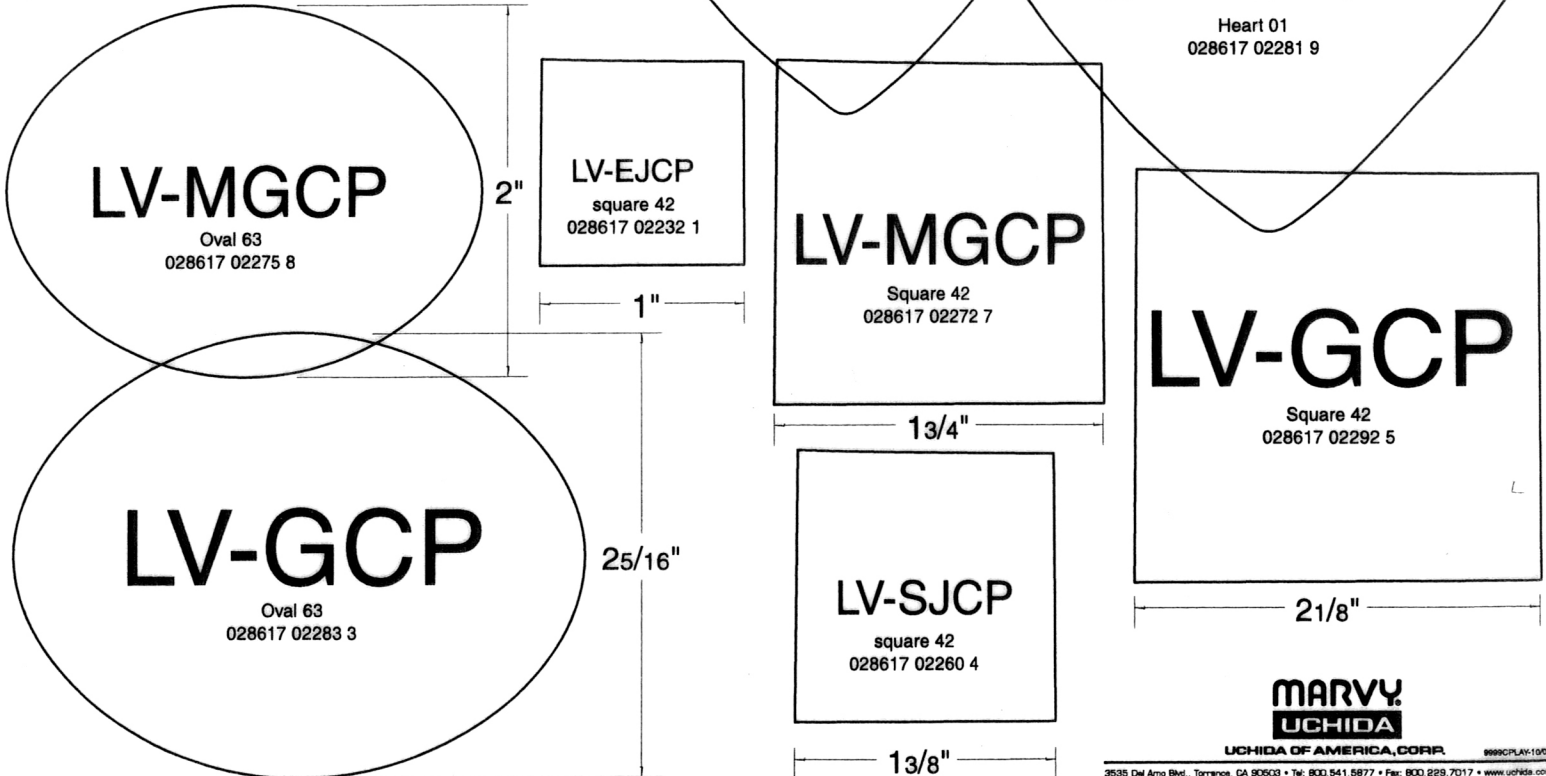

**MARVY
UCHIDA**

UCHIDA OF AMERICA, CORP. 9999PLAY-1004