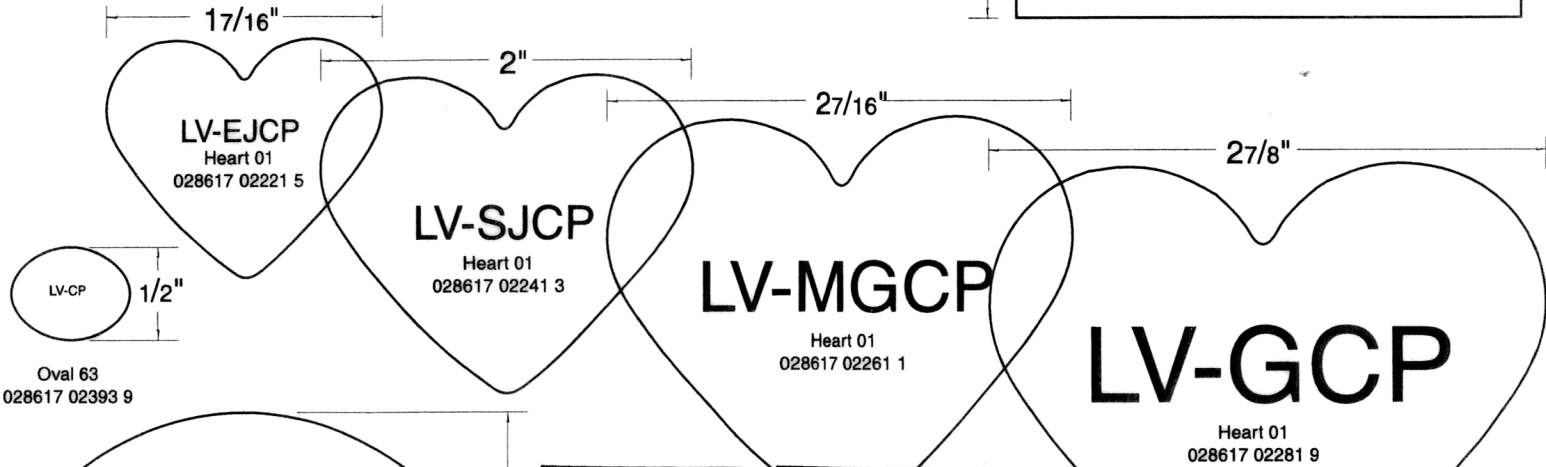

**MARVY
UCHIDA**

UCHIDA OF AMERICA, CORP. 9999PLAY-1004